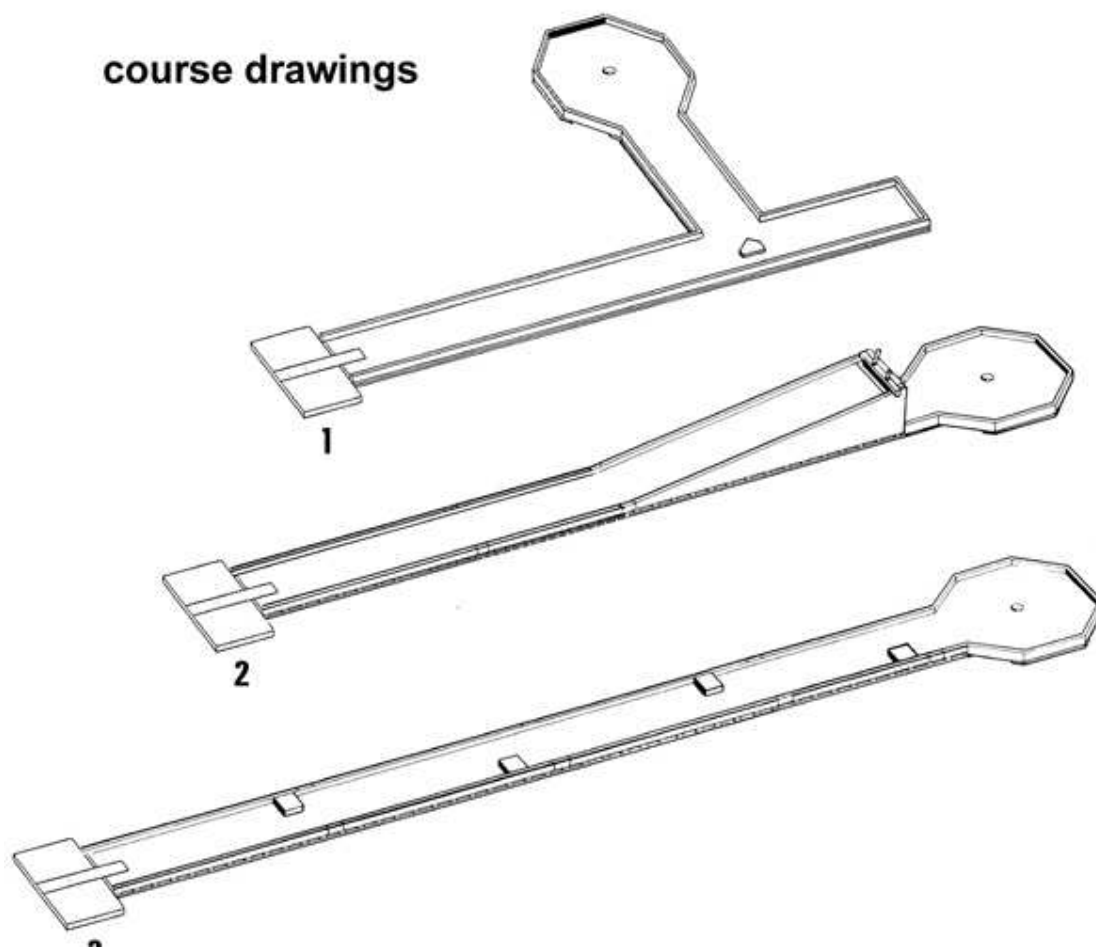

course drawings

measures

TYP A

total course-length	7 - 14 m
width of fairway (outside)	1,0 m
width of green (outside)	1,9 m
width of green extra-large	2,5 m

TYP B

total course length	5,5 - 9,5 m
width of fairway (outside)	0,7 m
width of green (outside)	1,3 m