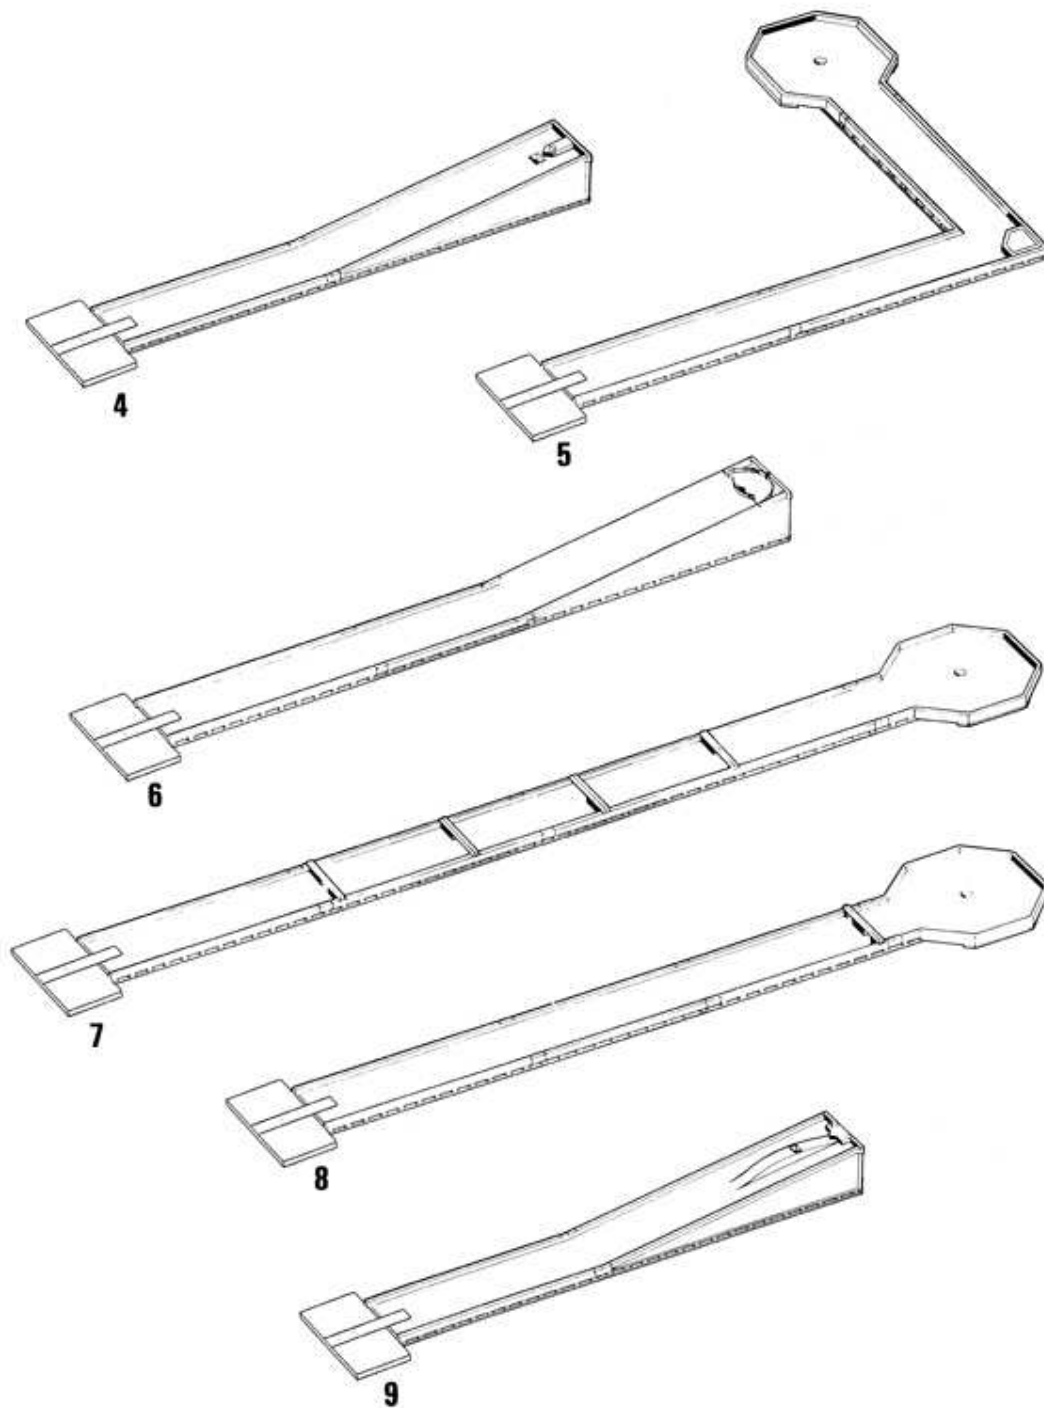

course drawings

measures

TYP A

total course-length	7 - 14 m
width of fairway (outside)	1,0 m
width of green (outside)	1,9 m
width of green extra-large	2,5 m

TYP B

total course length	5,5 - 9,5 m
width of fairway (outside)	0,7 m
width of green (outside)	1,3 m