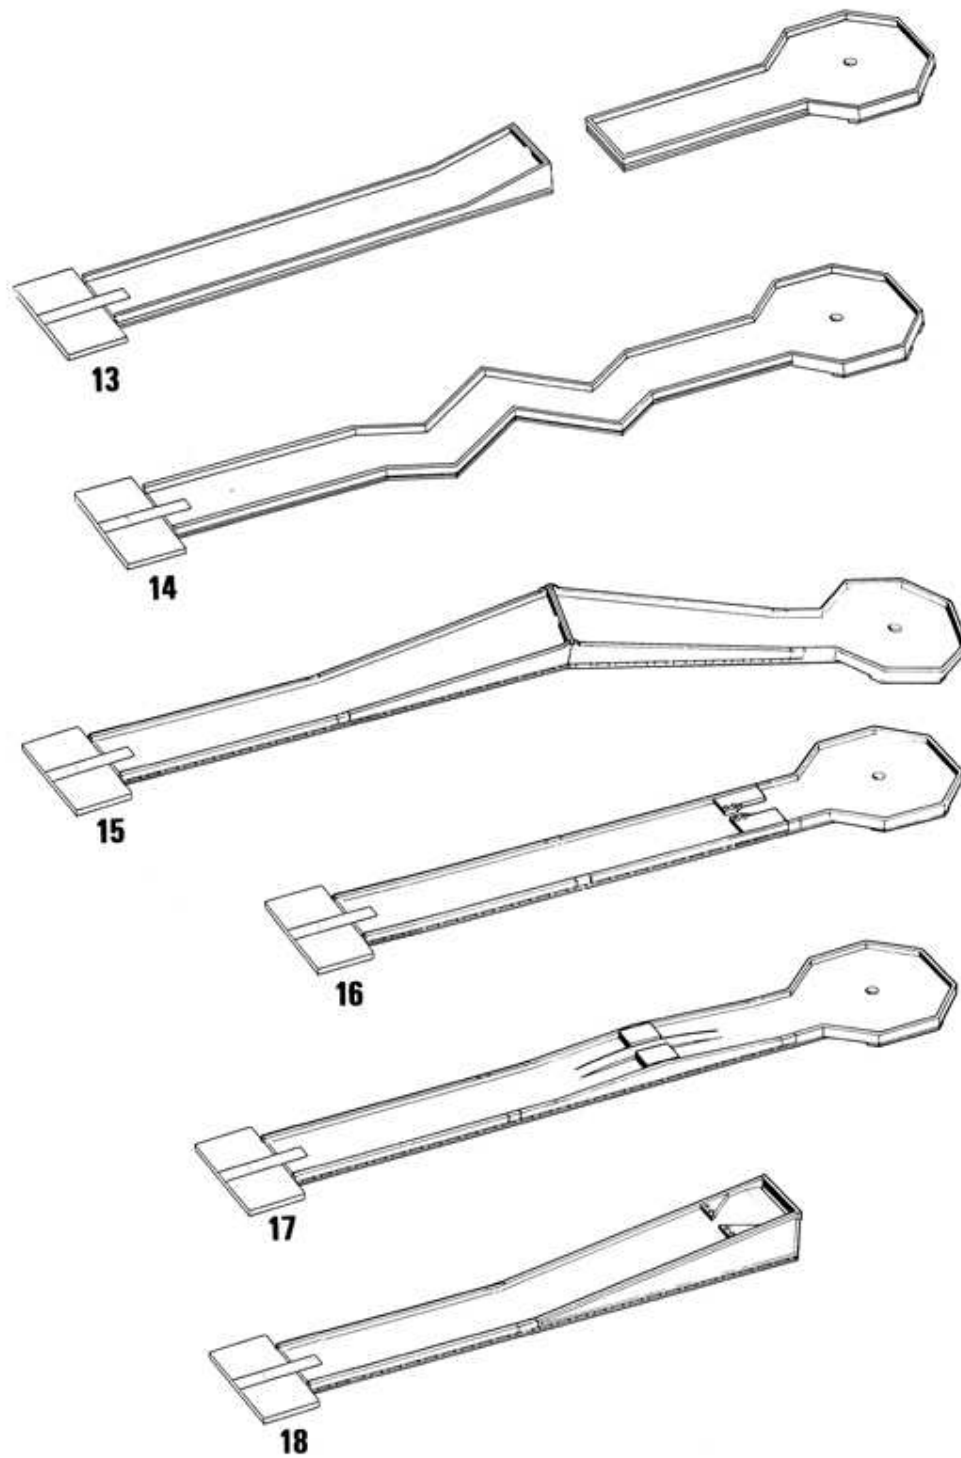

course drawings

measures

TYP A

total course-length	7 - 14 m
width of fairway (outside)	1,0 m
width of green (outside)	1,9 m
width of green extra-large	2,5 m

TYP B

total course length	5,5 - 9,5 m
width of fairway (outside)	0,7 m
width of green (outside)	1,3 m